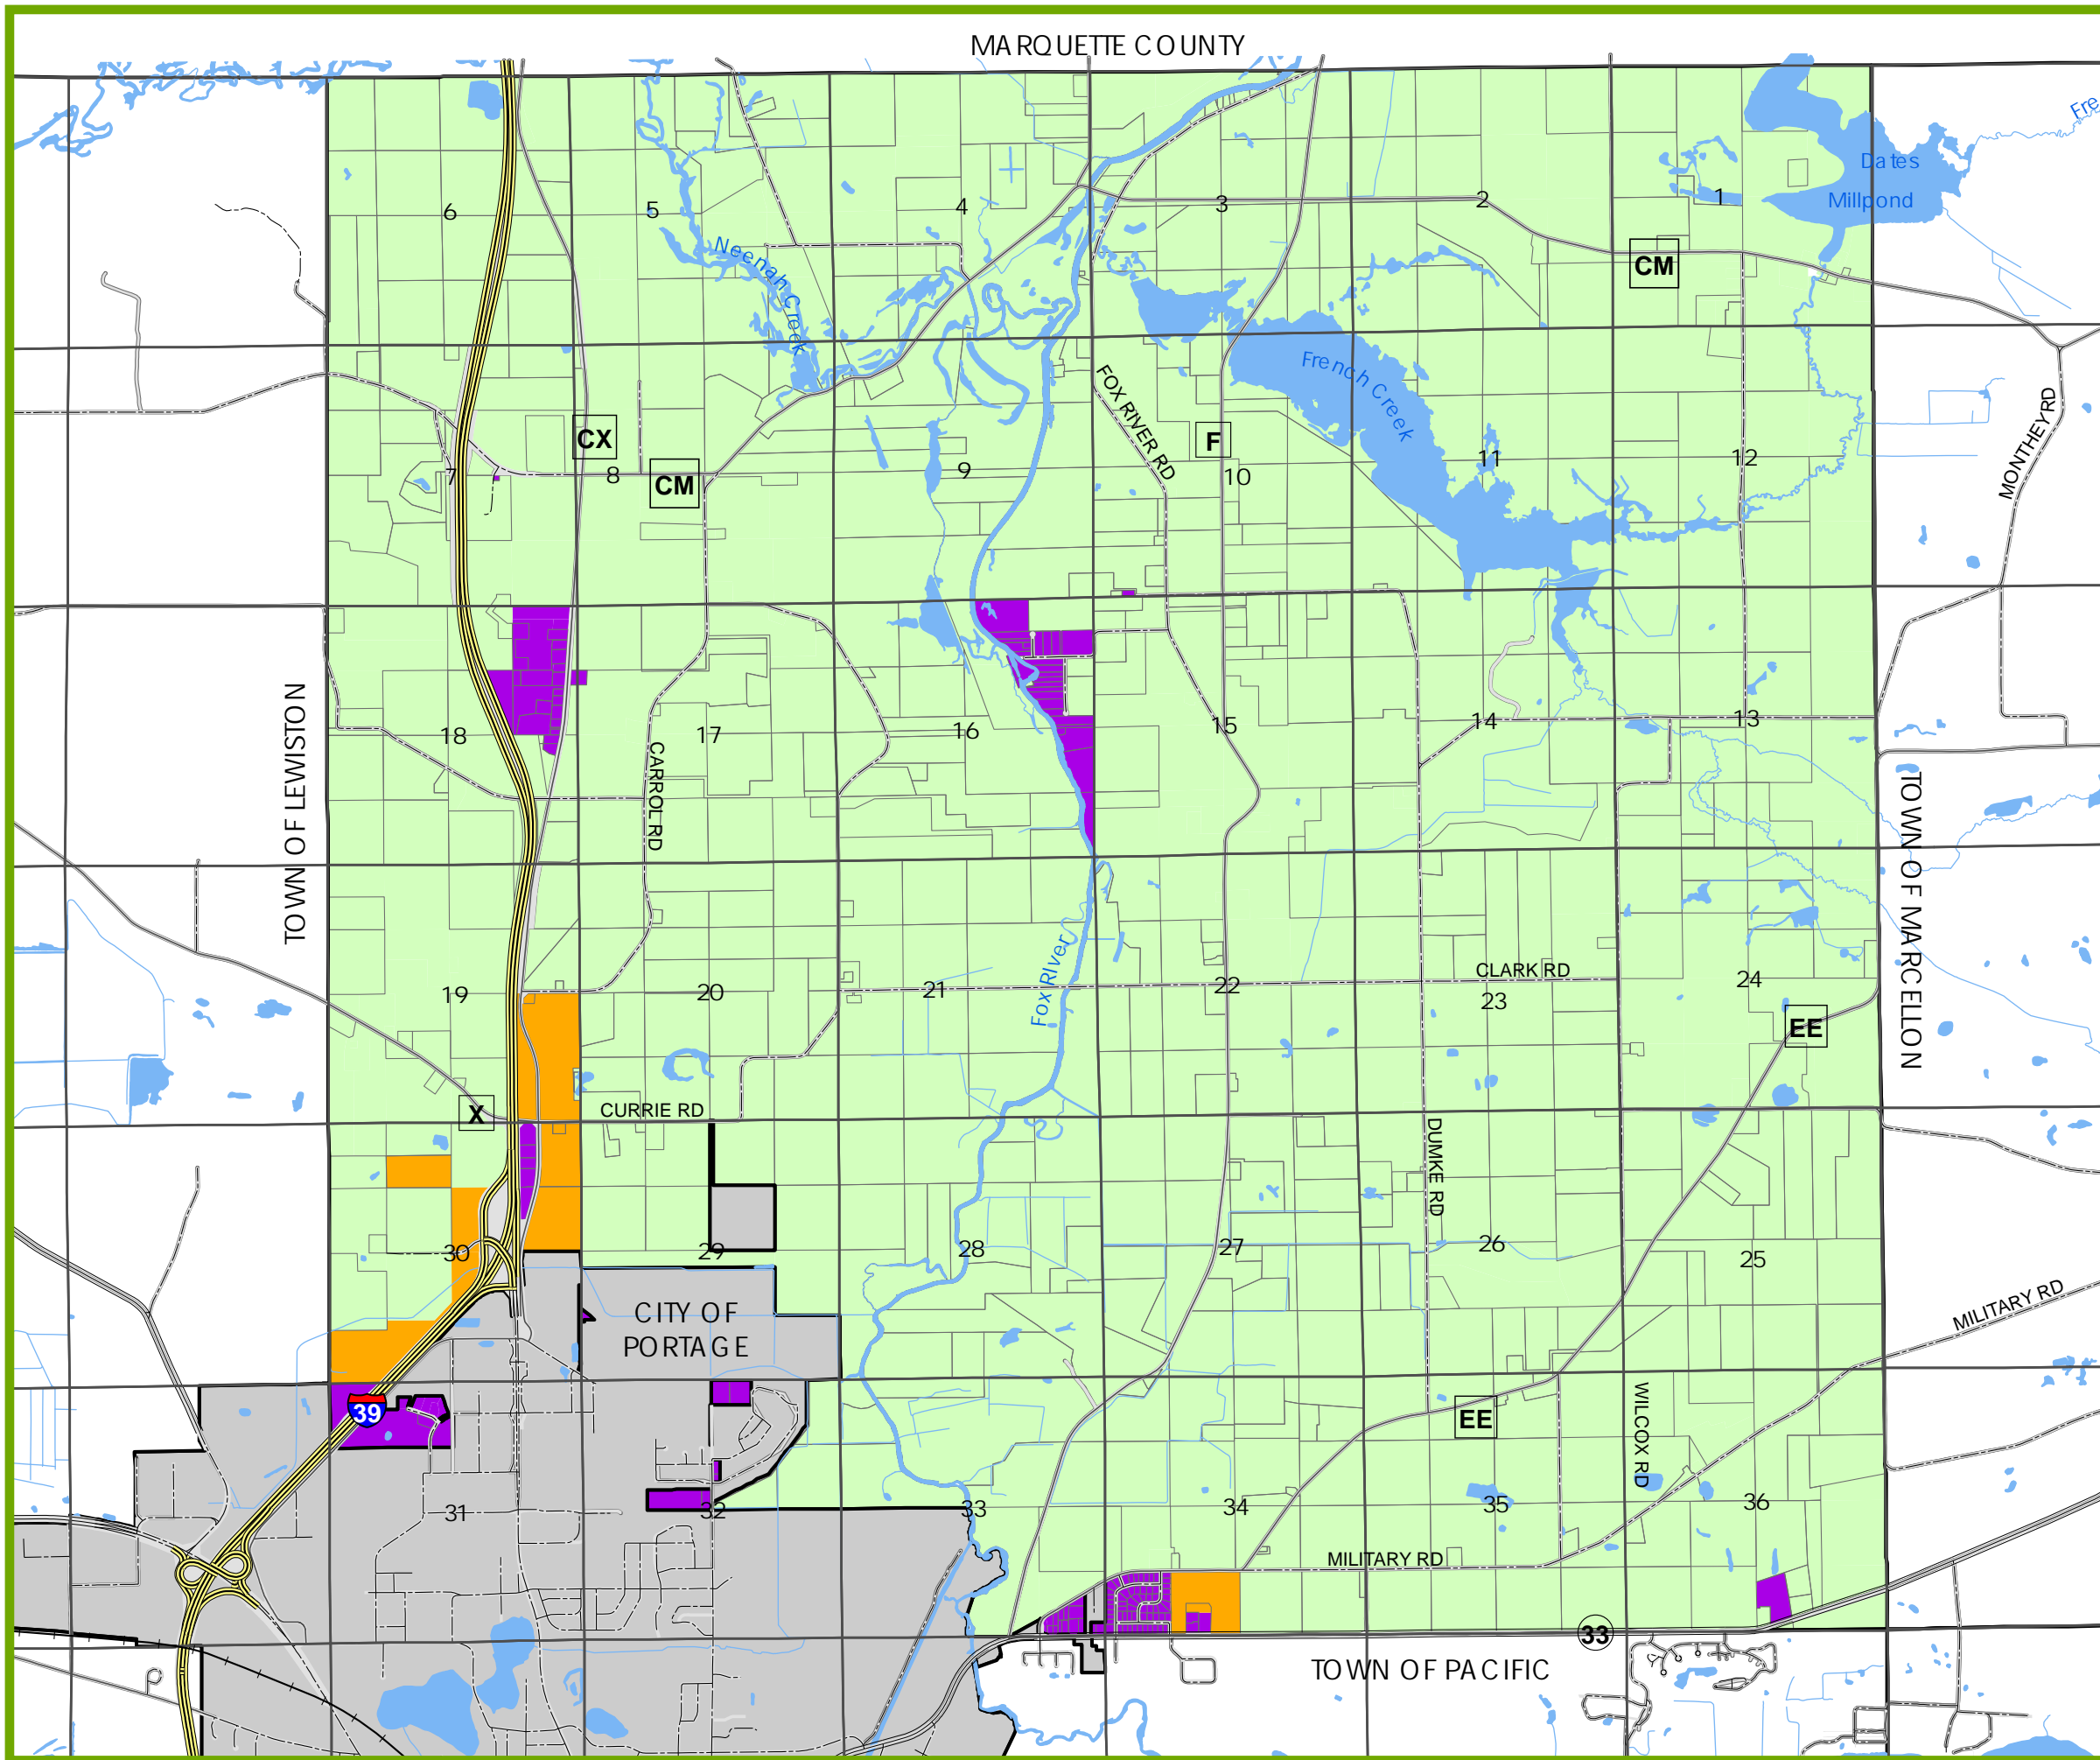

MARQUETTE COUNTY

Map 9  
Town of Fort Winnebago  
Farmland Preservation Map

- Farmland Preservation Area
- City or Village Non-Farmland Preservation Area
- Developed/Inf II Area
- Urban Transition Area

- Public Right of Way
- Municipal Boundary
- Section Line
- Parcel Line
- Surface Water
- Interstate Highway
- US and State Highways
- County Highway
- Local Road
- Rail

Amended/Updated: March 18, 2026  
Sources: Columbia County, US Census Bureau, Vandewalle & Associates